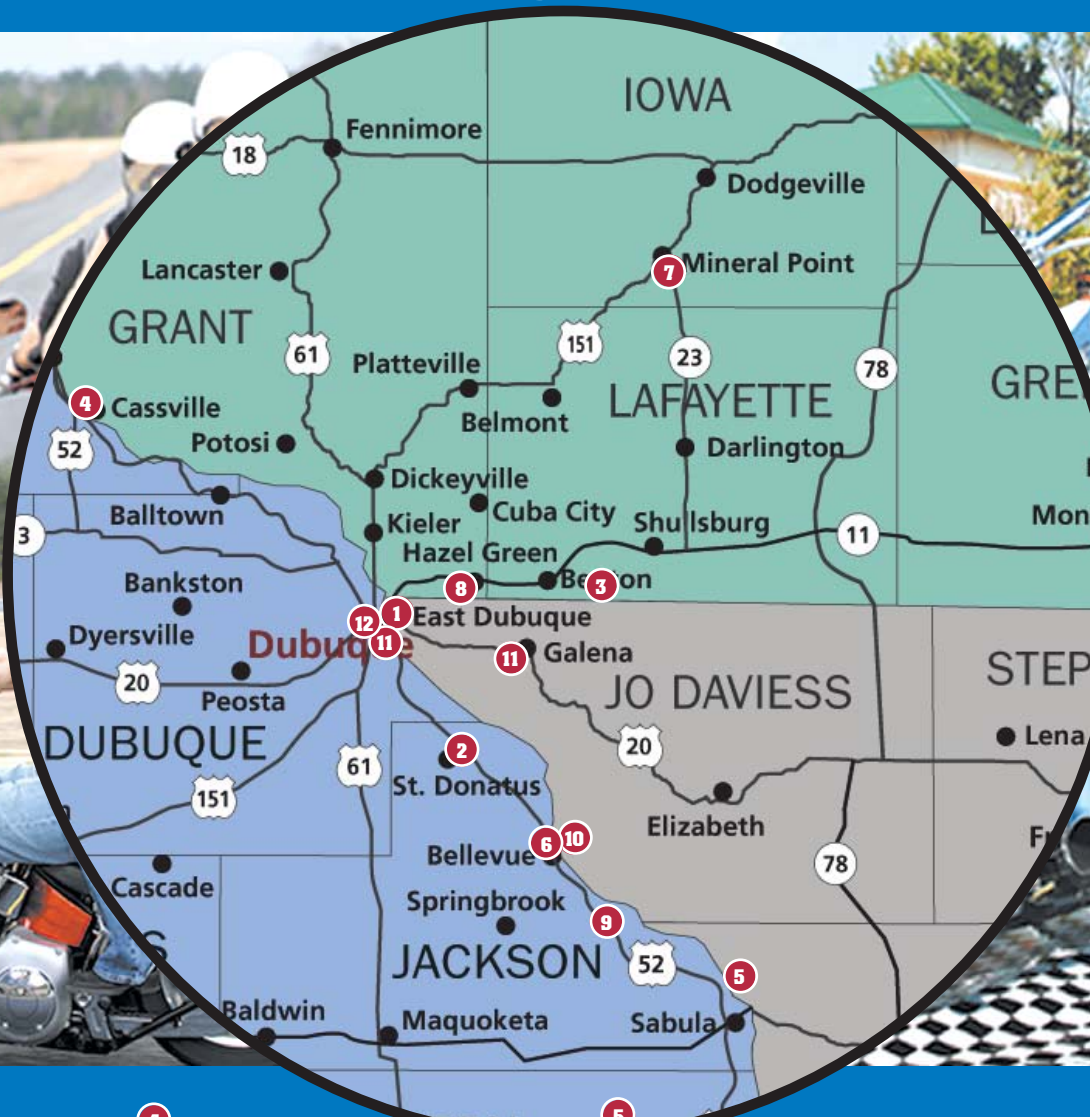

Tri-State Hot Spots for Motorcycle Riders

Relax!
ON THE
OPEN ROAD

Please ride safely.
Stop in and visit
these hot spots today!

1 GRACELAND TAVERN

8447 Military Rd., Dubuque
563-556-9804

Welcome Riders

2 Kalmes Restaurant

EVERY FRIDAY NIGHT IS BIKE NIGHT AT POOPY'S

BAR/PUB/RESTAURANT
Orders to Go • Live Entertainment

Motorcycle Parts Store • Tattoo Parlor • Free Tent Camping

POOPY'S
PUB & GRILL

www.poopys.com
Phone: 815-273-2363
Address: 1030 Viaduct Road
Savanna, IL 61074

We invite you to hop on your motorcycle and visit Bellevue, and the rest of Jackson County. Highway 52, better known as The Great River Road, gives the motorcycle enthusiast a chance to really find out why they own a motorcycle in the first place. If you haven't been down our way before, then stop by the Bellevue Area Chamber of Commerce and pick up a tour map that we put together showing routes to take and places to stop.

2 Great Locations!

145 N. Crescent Ridge
Dubuque, IA 52003
Ph: (563) 557-8040
Fax: (563) 557-7048
(off Hwy. 20 behind the Heartland Inn.)
www.wilwerts.com

939 Galena Square Dr.
Galena, IL 61036
Ph: (815) 777-9800
Fax: (815) 777-1434